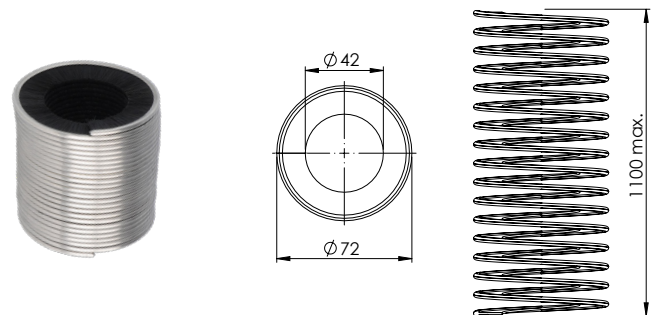

# WIRE GUIDE "MIAMI"

- high quality furniture fittings

Innovative & aesthetic cable management system perfect for tables with height adjustment.

- The spring wire expands and contracts to accommodate different work surface heights, whilst keeping cables intact through all settings.
- Cables may be fed through the spine in compressed state.
- Easy fixation to your desk by use of 3 fixing clamps.
- Heavy sinker with cable exit notches.
- Large capacity to accommodate a number of different sized cables.
- Outer diameter 72 mm.
- Produced in zamak and stainless steel. (No plastic)

## SINKER & TOP CONNECTOR FOR WIRE GUIDE "MIAMI"

Material: Zamak

Size: Sinkers: Ø118 x 27 mm  
Inner Ø: Ø44 mm

Top connector: Ø122 x 17 mm  
Inner Ø: Ø57 mm

Included: 3 x CSK Wood Screws Ø6 x 25 mm  
1 x 2mm Hex Key  
1 x 3mm Hex Key  
1 Drilling Template

Item No.: # 25.20.650 Black Matt.  
# 25.20.651 Chrome Pl.

Spring to be bought separately.

## SPRING FOR WIRE GUIDE "MIAMI"

Material: SS Spiral & Black PP Brush

Size: Ø72 mm, 25 Laps  
ID: 42mm

Item No.: # 25.20.655

Sinker & Top Connector to be bought separately.