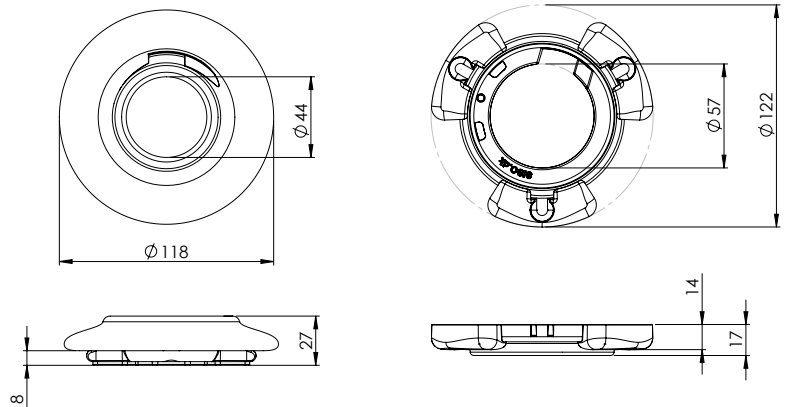

# WIRE GUIDE "MIAMI"

- high quality furniture fittings

Innovative & aesthetic cable management system perfect for tables with height adjustment.

- The spring wire expands and contracts to accommodate different work surface heights, whilst keeping cables intact through all settings.
- Cables may be fed through the spine in compressed state.
- Easy fixation to your desk by use of 3 fixing clamps.
- Heavy sinker with cable exit notches.
- Large capacity to accommodate a number of different sized cables.
- Outer diameter 72 mm.
- Produced in zamak and stainless steel. (No plastic)

## SINKER & TOP CONNECTOR FOR WIRE GUIDE "MIAMI"

Material: Zamak

Size: Sinkers: Ø118 x 27 mm  
Inner Ø: Ø44 mm

Top connector: Ø122 x 17 mm  
Inner Ø: Ø57 mm

Included: 3 x CSK Wood Screws Ø6 x 25 mm  
1 x 2mm Hex Key  
1 x 3mm Hex Key  
1 Drilling Template

## SPRING FOR WIRE GUIDE "MIAMI"

Material: SS Spiral & Black PP Brush

Size: Ø72 mm, 25 Laps  
ID: 42mm

Item No.: # 25.20.655

Sinker & Top Connector to be bought separately.