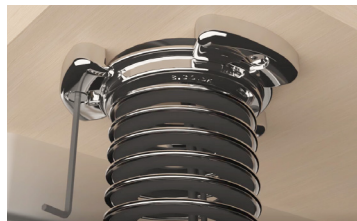

# WIRE GUIDE "MIAMI"

- high quality furniture fittings

Innovative & aesthetic cable management system perfect for tables with height adjustment.

- The spring wire expands and contracts to accommodate different work surface heights, whilst keeping cables intact through all settings.
- Cables may be fed through the spine in compressed state.
- Easy fixation to your desk by use of 3 fixing clamps.
- Heavy sinker with cable exit notches.
- Large capacity to accommodate a number of different sized cables.
- Outer diameter 72 mm.
- Produced in zamak and stainless steel. (No plastic)

## SINKER & TOP CONNECTOR FOR WIRE GUIDE "MIAMI"

Material: Zamak

Size: Sinkers: Ø118 x 27 mm  
Inner Ø: Ø44 mm

Top connector: Ø122 x 17 mm  
Inner Ø: Ø57 mm

Included: 3 x CSK Wood Screws Ø6 x 25 mm  
1 x 2mm Hex Key  
1 x 3mm Hex Key  
1 Drilling Template