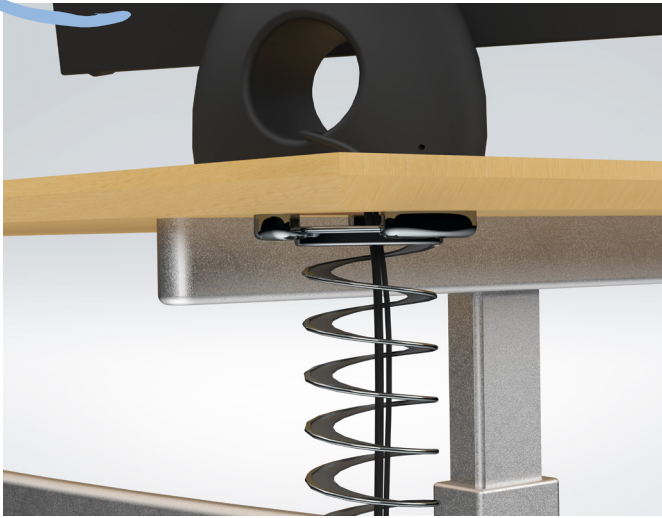

# WIRE GUIDE "MIAMI"

- high quality furniture fittings

Innovative & aesthetic cable management system perfect for tables with height adjustment.

- The spring wire expands and contracts to accommodate different work surface heights, whilst keeping cables intact through all settings.
- Cables may be fed through the spine in compressed state.
- Easy fixation to your desk by use of 3 fixing clamps.
- Heavy sinker with cable exit notches.
- Large capacity to accommodate a number of different sized cables.
- Outer diameter 72 mm.
- Produced in zamak and stainless steel. (No plastic)

## SINKER & TOP CONNECTOR FOR WIRE GUIDE "MIAMI"

Material: Zamak

Size: Sinkers: Ø118 x 27 mm  
Inner Ø: Ø44 mm

Top connector: Ø122 x 17 mm  
Inner Ø: Ø57 mm

Included: 3 x CSK Wood Screws Ø6 x 25 mm  
1 x 2mm Hex Key  
1 x 3mm Hex Key  
1 Drilling Template

## SPRING FOR WIRE GUIDE "MIAMI"

Material: SS Spiral & Black PP Brush

Size: Ø72 mm, 25 Laps  
ID: 42mm

Item No.: # 25.20.655

Sinker & Top Connector to be bought separately.